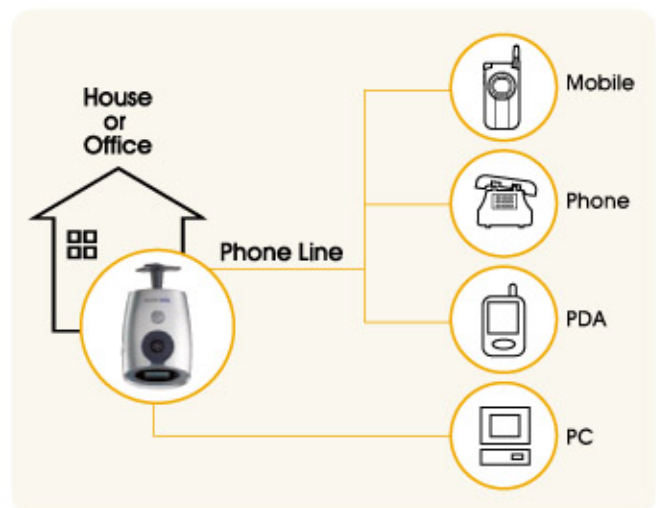

Recording(Still and moving Image, Sound) and Monitoring

- The built in digital camera with the motion detector accurately films and records sound and the moving objects for future evidence and analysis.
- Monitoring is available on PC at remote locations.

Home Automation

Operated by mobile phone/telephone from remote locations

- Digital Door Lock On/Off
- Indoor Light On/Off
- Boiler Heating On/Off
- Air Conditioner On/Off
- Other Electric Appliances

Door Phone It can be used as a normal door phone when warning mode is off. When warning mode is on, a visitor presses the door phone which dialed automatically to the person in remote location and let communicate each other(The first in the world).

CC Camera and DVR function It can be used as a CC Camera and DVR when connected with PC.

Interactive Communication Highly sensitive built in microphone and speaker enable Interactive Communication(Sound and Voice).

APPLICATIONS

- Home, store, office, warehouse, any indoor area

SPECIFICATIONS

- **Video format** MPEG4 640 x 480
- **Still frames** Around 100 cuts at 640 x 480
  Power : DC12V300mA
  Dimensions : 35(D) x 74(W) x 108(H), 1.4"(D) x 2.9"(W) x 4.2"(H)
  Weight 200g/0.45lb
  Operating Temperature -10 ~ 50Celsius
- Immediate Telephone connection seconds from intrusion detection.
- Use of dedicated ASIC chip enables much clearer picture with super brightness.

CONFIGURATION

WENS Precision Co.,Ltd.

A ISO9001 Certified Manufacturer

134, Nae-Dong, Ojong-Gu, Bucheon-City,
Gyeonggi-Do, Korea. 421-160

Tel. +82 32 683 2250 Fax. + 82 32 683 2254

e-mail. eddiekang@korea.com, wens@wens.co.kr

www.wens.co.kr